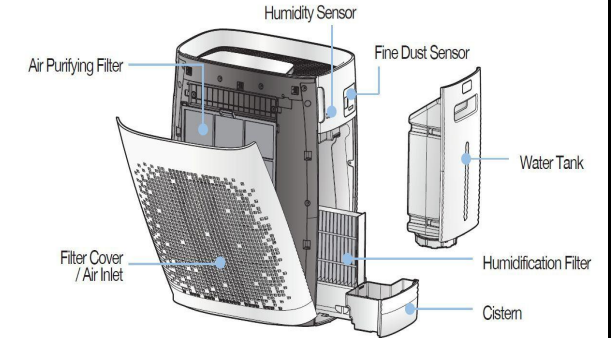

MODEL	C-MODEL	CUCKOO C+
WEIGHT	7.4 kg	9.2 kg
POWER CONSUMPTION	33W	25W
RECOMMENDED AREA	37.4m <sup>2</sup> /402.57ft <sup>2</sup>	37.4m <sup>2</sup> /402.57ft <sup>2</sup>
SENSOR	Fine Dust Sensor	Fine Dust Sensor & Humidification Sensor
FILTER & STAGES	7 stages (Pre-filter; Harmful Gas Easy Filter; Deodorization Filter; Ultra PM 2.5 Filter)	7 stages (Pre-filter; Harmful Gas Easy Filter; Deodorization Filter; Ultra PM 2.5 Filter, Humidification Filter <b>(300ml/h)</b> )
CLEANLINESS INDICATION	L6-Red, L5-Purple, L4-Yellow, L3-Green, L2-Teal & L1-Blue	L6-Red, L5-Purple, L4-Yellow, L3-Green, L2-Teal & L1-Blue
VOICE GUIDE (LANGUAGES)	English, Malay, Korea, & Mandarin	English, Malay, Korea, & Mandarin
MODE FUNCTION	Auto, Room Care, Yellow Dust, Baby, Sleep, Repeat	Auto, Room Care, Yellow Dust, Baby, Sleep, Repeat